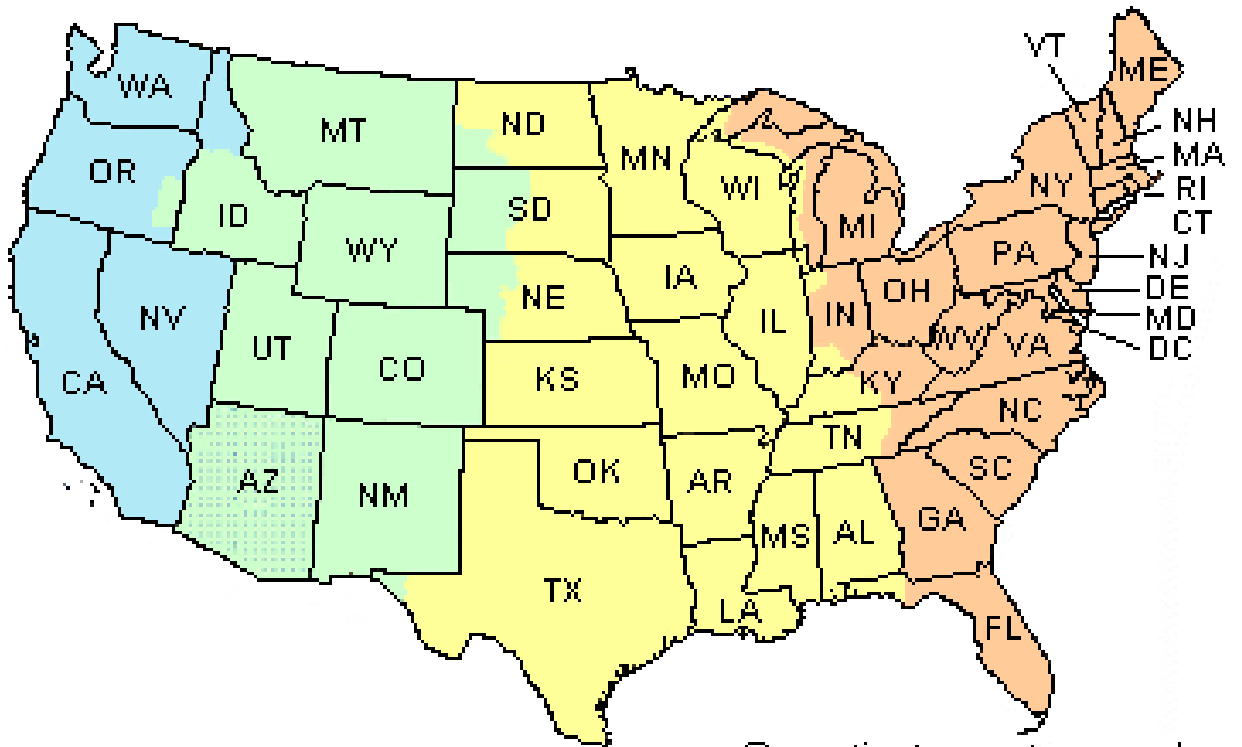

Time Zone MAP

- PACIFIC TIME ZONE
- MOUNTAIN TIME ZONE
- CENTRAL TIME ZONE
- EASTERN TIME ZONE
- MOUNTAIN NO DST

© www.timetemperature.com, Inc.